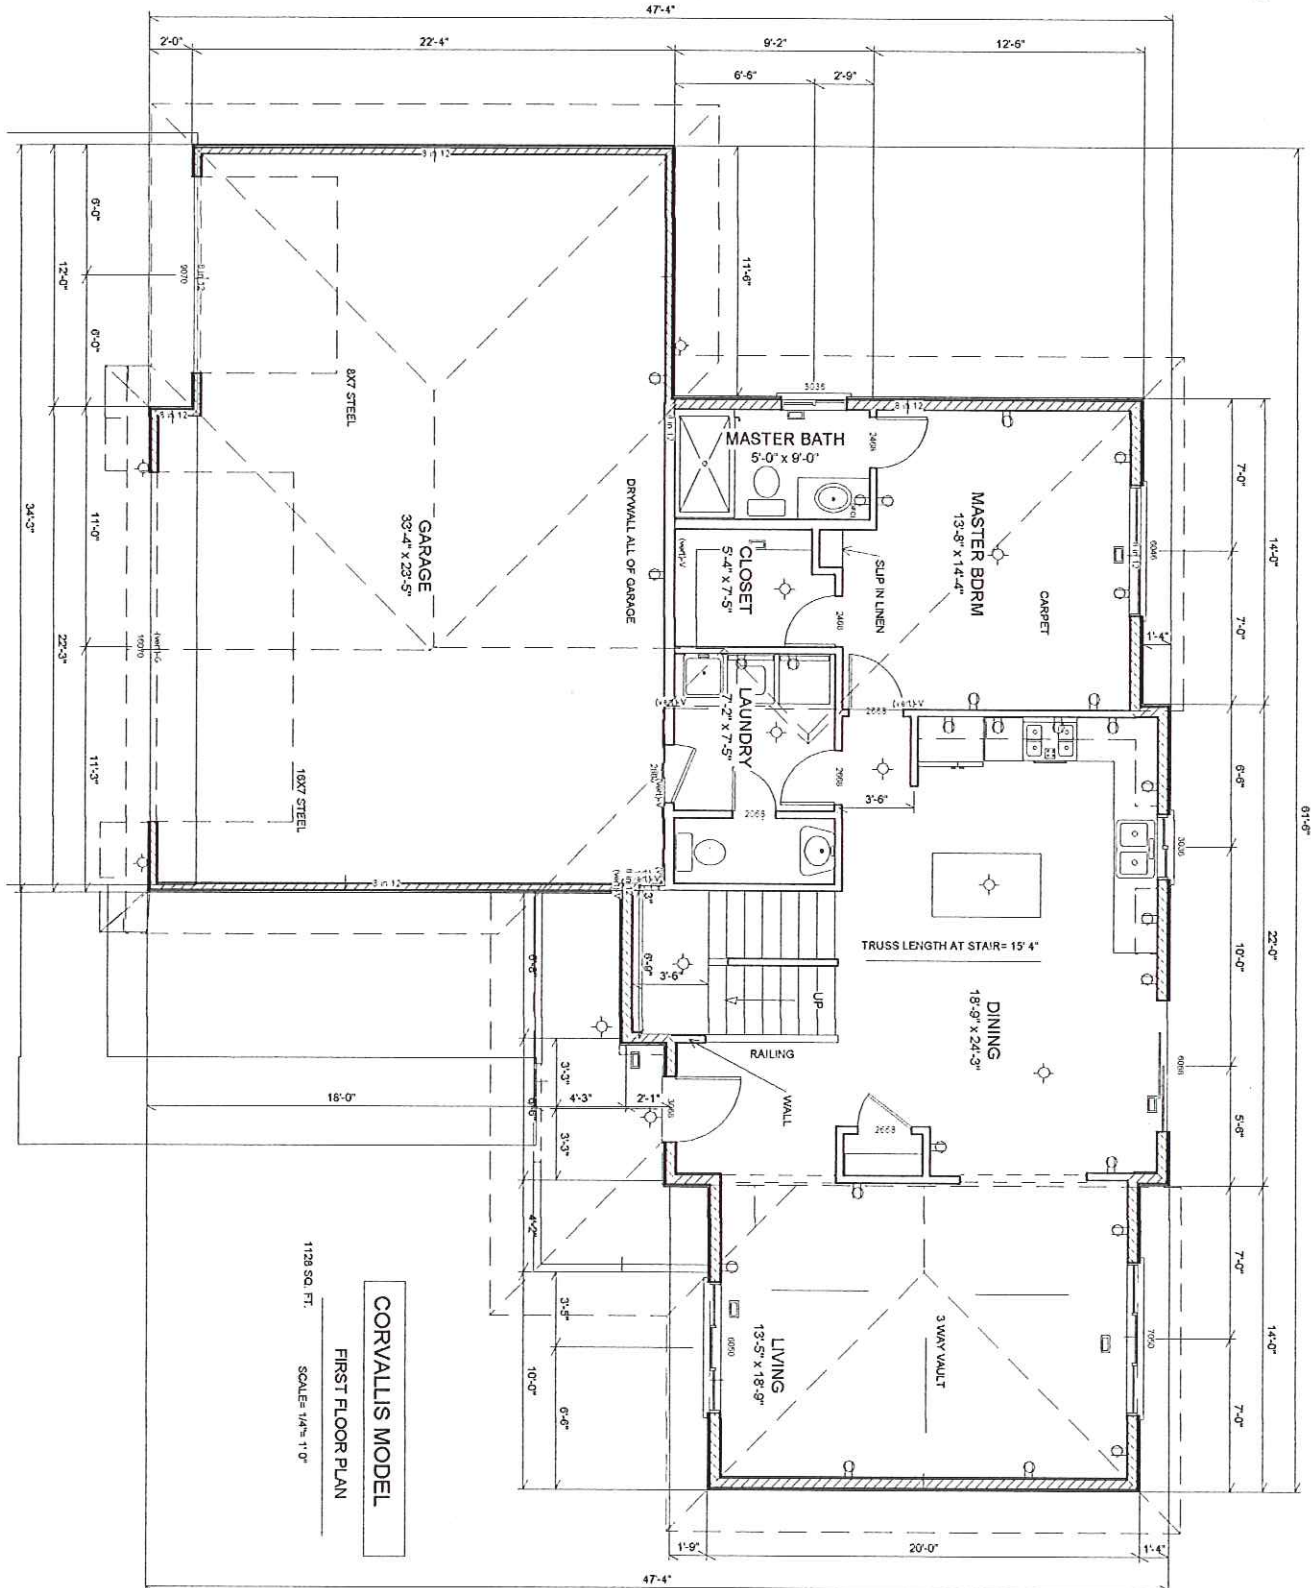

MELBY HOMES, LLC
 NORTH BRANCH, MN
 PHONE: 651-277-6000

MODEL: CORVALLIS MODEL

*FINE QUALITY HOMES
 SINCE 1978*

MAIN LEVEL PLAN

SCALE: 1/4" = 1' 0"

GENERAL SPECIFICATIONS
 VECTOR WINDOWS
 VINYL SIDING
 TIMBERLINE 30 ROOFING
 ALUMINUM ROOF TRIM

1128 SQ. FT.
 SCALE: 1/4" = 1' 0"

CORVALLIS MODEL

FIRST FLOOR PLAN